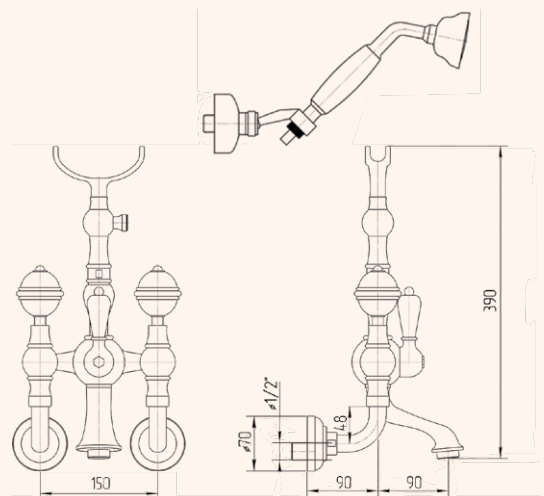

Cristalia Swarovski

RUBINETTERIA • MIXERS

GRUPPO VASCA ESTERNO CON FLESSIBILE
CM150 E DOCCIA DUPLEX, SWAROVSKI
EXPOSED BATHTUB MIXER WITH FLEXIBLE
150 CM AND DUPLEX SHOWER, SWAROVSKI

CROMO 18585
BRONZO 18580
DORATO 27181

BATTERIA LAVABO, SWAROVSKI
WASHBASIN MIXER, SWAROVSKI

CROMO 18588
BRONZO 18583
DORATO 27184

BATTERIA BIDET, SWAROVSKI
BIDET MIXER, SWAROVSKI

CROMO 18584
BRONZO 18579
DORATO 27180