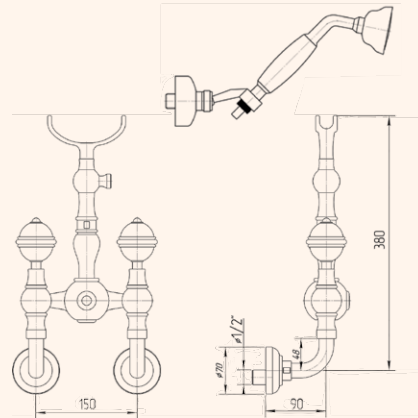

CROMO 18587
BRONZO 18582
DORATO 27183