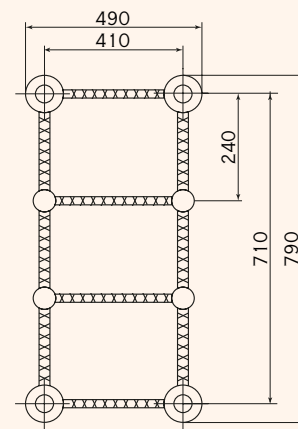

# Cleopatra

TERMOARREDI • HEATED TOWEL RAIL

SX TERMOARREDO ELETTRICO H710/790x410/490  
MM.(INTERRUTTORE A SINISTRA)  
SX ELECTRIC HEATED TOWEL RAIL H710/790x410/490  
MM (LEFT SWITCH OFF)

CROMO 25846  
BRONZO 25845  
DORATO 25847

TERMOARREDO IDRAULICO H710/790x410/490 MM  
WATER HEATED TOWEL RAIL H710/790x410/490 MM

CROMO 25840  
BRONZO 25839  
DORATO 25841

CR  
CROMO  
CROME

BR  
BRONZO  
BRONZE

DO  
DORATO  
GOLD

*Complementi*  
*Complements*