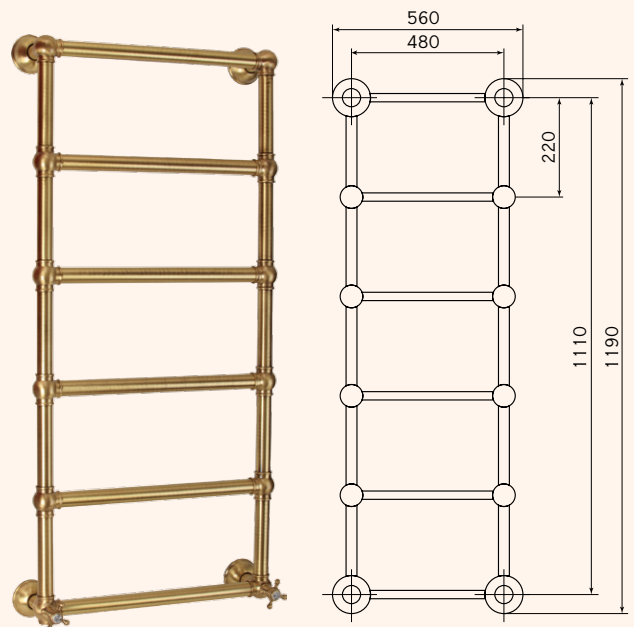

CROMO 20289  
BRONZO 20286  
DORATO 20287

SX TERMOARREDO ELETTRICO  
H1110/1190x480/560 MM.(INTERRUTTORE A SINISTRA)

SX ELECTRIC HEATED TOWEL RAIL  
H1110/1190x480/560 MM.(LEFT SWITCH OFF)

CROMO 20285  
BRONZO 20284  
DORATO 20283

TERMOARREDO IDRAULICO H1110/1190x480/560 MM  
WATER HEATED TOWEL RAIL H670/750x480/560 MM

CROMO 20292  
BRONZO 20291  
DORATO 20290

SX TERMOARREDO ELETTRICO  
H710/790x410/490 MM.(INTERRUTTORE A SINISTRA)