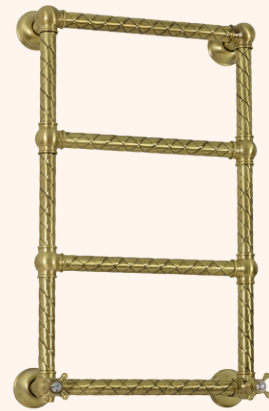

TERMOARREDO IDRAULICO  
H920/1070x600/680 MM  
WATER HEATED TOWEL RAIL  
H920/1070x600/680 MM

CROMO 20321  
BRONZO 20320  
DORATO 20319

# Cleopatra

TERMOARREDI • HEATED TOWEL RAIL

SX TERMOARREDO ELETTRICO H710/790x410/490  
MM.(INTERRUTTORE A SINISTRA)  
SX ELECTRIC HEATED TOWEL RAIL H710/790x410/490  
MM (LEFT SWITCH OFF)

CROMO 25846  
BRONZO 25845  
DORATO 25847

TERMOARREDO IDRAULICO H710/790x410/490 MM  
WATER HEATED TOWEL RAIL H710/790x410/490 MM

CROMO 25840  
BRONZO 25839  
DORATO 25841

CR  
CROMO  
CROME

BR  
BRONZO  
BRONZE

DO  
DORATO  
GOLD

*Complementi*  
*Complements*