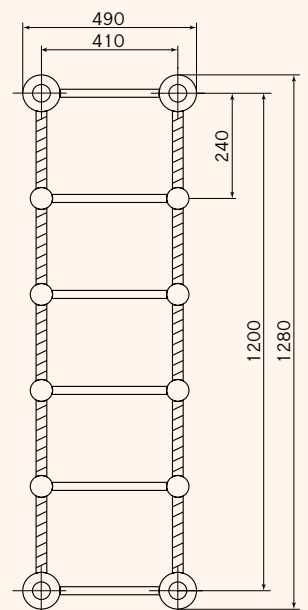

SX TERMOARREDO ELETTRICO
H1200/1280x410/490 MM.(INTERRUTTORE A SINISTRA)

SX ELECTRIC HEATED TOWEL RAIL
H1200/1280x410/490 MM.(LEFT SWITCH OFF)

CROMO 20299
BRONZO 20301
DORATO 20300

TERMOARREDO IDRAULICO H1200/1280x410/490 MM
WATER HEATED TOWEL RAIL H1200/1280x410/490 MM

CROMO 20308
BRONZO 20307
DORATO 20306