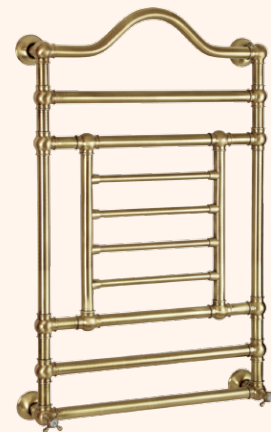

DX TERMOARREDO ELETTRICO H700/830x600/680 MM  
WATER HEATED TOWEL RAIL H700/830x600/680 MM

CROMO 22636  
BRONZO 22634  
DORATO 22635

TERMOARREDO IDRAULICO H700/830x600/680 MM  
WATER HEATED TOWEL RAIL H700/830x600/680 MM

CROMO 20318  
BRONZO 20317  
DORATO 20316

SX TERMOARREDO ELETTRICO  
H920/1070x600/680 MM.(INTERRUTTORE A SINISTRA)  
SX ELECTRIC HEATED TOWEL RAIL  
H920/1070x600/680 MM.(LEFT SWITCH OFF)

CROMO 20315  
BRONZO 20314  
DORATO 20313