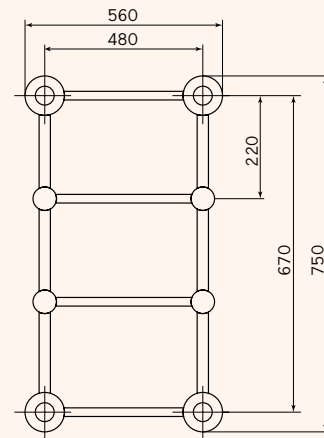

# Colosseum

TERMOARREDI • HEATED TOWEL RAIL

SX TERMOARREDO ELETTRICO  
H670/750x480/560 MM.(INTERRUTTORE A SINISTRA)

SX ELECTRIC HEATED TOWEL RAIL  
H670/750x480/560 MM.(LEFT SWITCH OFF)

CROMO 20281  
BRONZO 20279  
DORATO 20280

DX TERMOARREDO ELETTRICO  
H670/750x480/560 MM.(INTERRUTTORE A DESTRA)  
DX ELECTRIC HEATED TOWEL RAIL H670/750x480/560  
MM.(RIGHT SWITCH OFF)

CROMO 20277  
BRONZO 20278  
DORATO 22624

TERMOARREDO IDRAULICO H670/750x480/560 MM  
WATER HEATED TOWEL RAIL H670/750x480/560 MM

CROMO 20289  
BRONZO 20286  
DORATO 20287

SX TERMOARREDO ELETTRICO  
H1110/1190x480/560 MM.(INTERRUTTORE A SINISTRA)

SX ELECTRIC HEATED TOWEL RAIL  
H1110/1190x480/560 MM.(LEFT SWITCH OFF)

CROMO 20285  
BRONZO 20284  
DORATO 20283