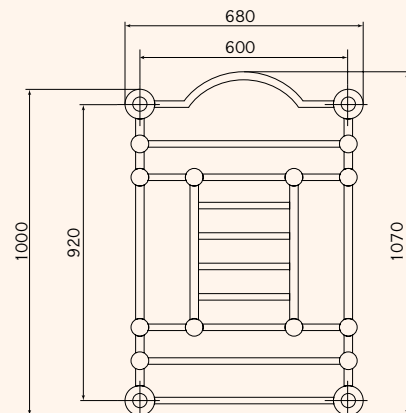

TERMOARREDO IDRAULICO
H920/1070x600/680 MM
WATER HEATED TOWEL RAIL
H920/1070x600/680 MM

CROMO 20321
BRONZO 20320
DORATO 20319