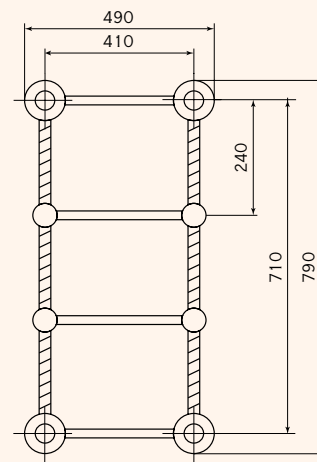

TERMOARREDO IDRAULICO H1110/1190x480/560 MM  
WATER HEATED TOWEL RAIL H670/750x480/560 MM

CROMO 20292  
BRONZO 20291  
DORATO 20290

SX TERMOARREDO ELETTRICO  
H710/790x410/490 MM.(INTERRUTTORE A SINISTRA)

SX ELECTRIC HEATED TOWEL RAIL  
H710/790x410/490 MM.(LEFT SWITCH OFF)

CROMO 20298  
BRONZO 20297  
DORATO 20296

DX TERMOARREDO ELETTRICO H710/790x410/490  
MM.(INTERRUTTORE A DESTRA)  
DX ELECTRIC HEATED TOWEL RAIL H710/790x410/490  
MM.(RIGHT SWITCH OFF)

CROMO 20295  
BRONZO 20293  
DORATO 20294

TERMOARREDO IDRAULICO H710/790x410/490 MM  
WATER HEATED TOWEL RAIL H710/790x410/490 MM

CROMO 20305  
BRONZO 20303  
DORATO 20302

SX TERMOARREDO ELETTRICO  
H1200/1280x410/490 MM.(INTERRUTTORE A SINISTRA)