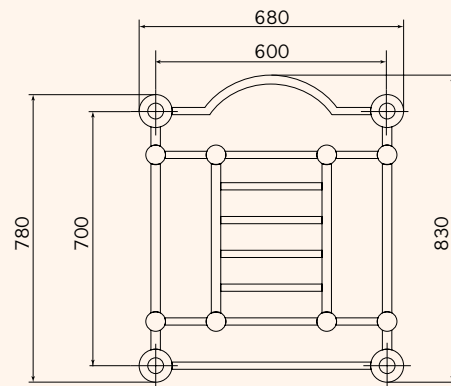

SX TERMOARREDO ELETTRICO H700/830x600/680
MM.(INTERRUTTORE A SINISTRA)
SX ELECTRIC HEATED TOWEL RAIL H700/830x600/680
MM.(LEFT SWITCH OFF)

CROMO 20312
BRONZO 20311
DORATO 20310

DX TERMOARREDO ELETTRICO H700/830x600/680 MM
WATER HEATED TOWEL RAIL H700/830x600/680 MM

CROMO 22636
BRONZO 22634
DORATO 22635

TERMOARREDO IDRAULICO H700/830x600/680 MM
WATER HEATED TOWEL RAIL H700/830x600/680 MM

CROMO 20318
BRONZO 20317
DORATO 20316

SX TERMOARREDO ELETTRICO
H920/1070x600/680 MM.(INTERRUTTORE A SINISTRA)
SX ELECTRIC HEATED TOWEL RAIL
H920/1070x600/680 MM.(LEFT SWITCH OFF)

CROMO 20315
BRONZO 20314
DORATO 20313