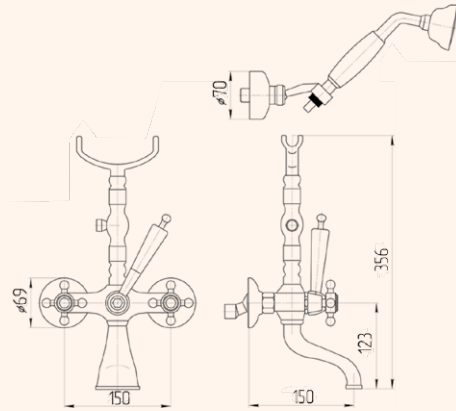

CROMO 27235
BRONZO 27228
DORATO 27242