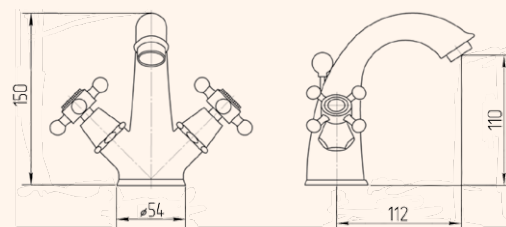

EXPOSED BATHTUBE MIXER WITH FLEXIBLE 150 CM
 AND DUPLEX SHOWER WITH MOVABLE SPOUT

CROMO 18823
 BRONZO 18809
 DORATO 18847

MONOFORO LAVABO
 WASHBASIN MIXER

CROMO 18831
 BRONZO 18817
 DORATO 18856

MONOFORO BIDET
 BIDET MIXER