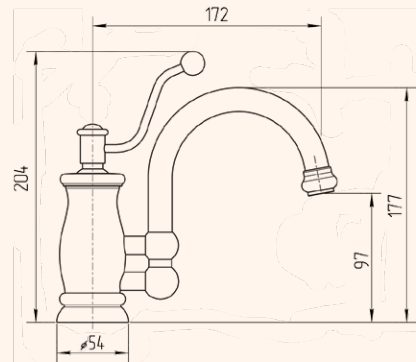

CROMO 19540
BRONZO 19536
DORATO 19544

GRUPPO DOCCIA ESTERNO SENZA KIT DOCCIA, BOCCA
GIREVOLE
EXPOSED BATHTUBE MIXER FOR SHOWER COLUMN, WITH
MOVABLE SPOUT

CROMO 19541
BRONZO 19537
DORATO 19545

MISCELATORE LAVABO, CLICK-CLACK
WASHBASIN MIXER WITH CLICK-CLACK

CROMO 19542
BRONZO 19538
DORATO 19546

180°

MISCELATORE BIDET, CLICK-CLACK
BIDET MIXER, WITH CLICK-CLACK

CROMO 19539
BRONZO 19535
DORATO 19543

180°

MISCELATORE LAVELLO
SINK MIXER WITH MOVABLE SPOUT

CROMO 18257
BRONZO 18211
DORATO 18287