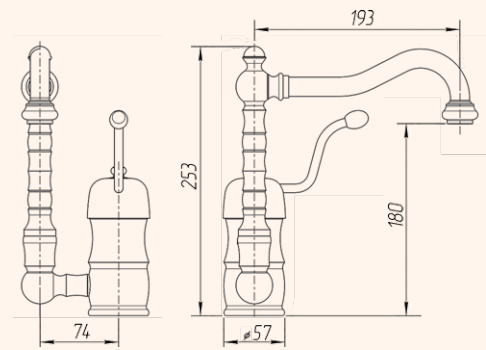

RUBINETTERIA • MIXERS

Queen Nostalgia

RUBINETTERIA • MIXERS

MISCELATORE LAVELLO
SINK MIXER WITH MOVABLE SPOUT

CROMO 18249
BRONZO 18204
DORATO 18282

360°

MISCELATORE LAVELLO CON DOCCETTA ESTRAIBILE
SINK MIXER WITH MOVABLE SPOUT AND WITH SHUT-OFF SHOWER