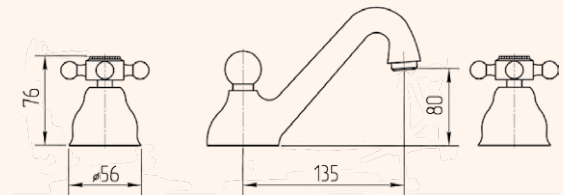

Lady

RUBINETTERIA • MIXERS

CROMO 18830
BRONZO 18815
DORATO 18854

CROMO 18828
BRONZO 18814
DORATO 18853

CROMO 18826
BRONZO 18812
DORATO 18850