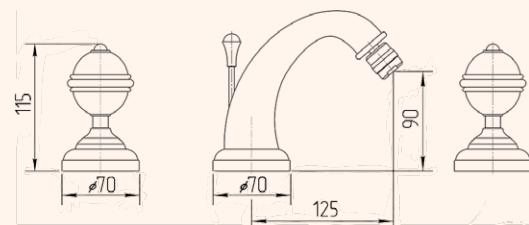

Cristalia Swarovski

RUBINETTERIA • MIXERS

GRUPPO VASCA ESTERNO CON FLESSIBILE
CM150 E DOCCIA DUPLEX, SWAROVSKI
EXPOSED BATHTUB MIXER WITH FLEXIBLE
150 CM AND DUPLEX SHOWER, SWAROVSKI

CROMO 18585
BRONZO 18580
DORATO 27181

BATTERIA LAVABO, SWAROVSKI
WASHBASIN MIXER, SWAROVSKI

CROMO 18588
BRONZO 18583
DORATO 27184

BATTERIA BIDET, SWAROVSKI
BIDET MIXER, SWAROVSKI

CROMO 18584
BRONZO 18579
DORATO 27180