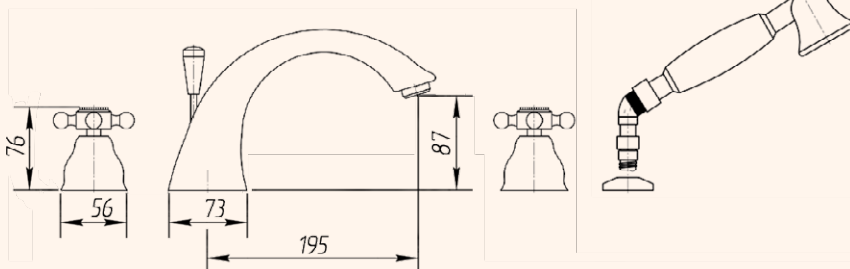

CROMO 18826
BRONZO 18812
DORATO 18850