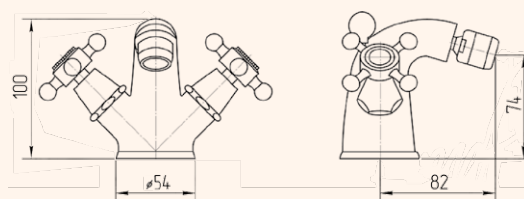

Lady

RUBINETTERIA • MIXERS

GRUPPO VASCA ESTERNO CON FLESSIBILE CM150 E DOCCIA
DUPLEX

EXPOSED BATHTUBE MIXER WITH FLEXIBLE 150 CM AND
DUPLEX SHOWER

CROMO 18824
BRONZO 18810
DORATO 18848

GRUPPO VASCA ESTERNO CON FLESSIBILE CM150 E
DOCCIA DUPLEX, BOCCA GIREVOLE

EXPOSED BATHTUBE MIXER WITH FLEXIBLE 150 CM
AND DUPLEX SHOWER WITH MOVABLE SPOUT

CROMO 18823
BRONZO 18809
DORATO 18847

MONOFORO LAVABO
WASHBASIN MIXER

CROMO 18831
BRONZO 18817
DORATO 18856

MONOFORO BIDET
BIDET MIXER

CROMO 18822
BRONZO 18808
DORATO 18846