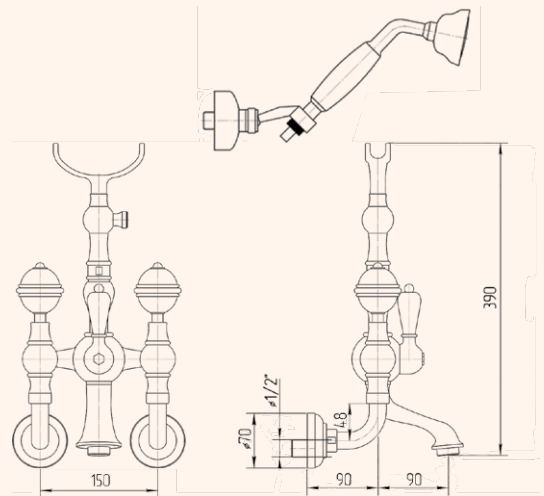

Cristalia Swarovski

RUBINETTERIA • MIXERS

GRUPPO VASCA ESTERNO CON FLESSIBILE
CM150 E DOCCIA DUPLEX, SWAROVSKI
EXPOSED BATHTUB MIXER WITH FLEXIBLE
150 CM AND DUPLEX SHOWER, SWAROVSKI

CROMO 18585
BRONZO 18580
DORATO 27181

BATTERIA LAVABO, SWAROVSKI
WASHBASIN MIXER, SWAROVSKI

CROMO 18588
BRONZO 18583
DORATO 27184

BATTERIA BIDET, SWAROVSKI
BIDET MIXER, SWAROVSKI

CROMO 18584
BRONZO 18579
DORATO 27180