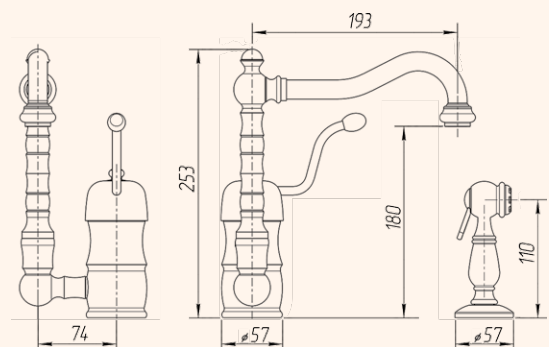

CROMO 18250
BRONZO 18205
DORATO 18283