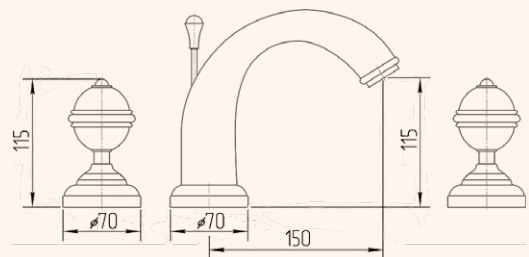

Cristalia Swarovski

RUBINETTERIA • MIXERS

GRUPPO VASCA ESTERNO CON FLESSIBILE
CM150 E DOCCIA DUPLEX, SWAROVSKI
EXPOSED BATHTUB MIXER WITH FLEXIBLE
150 CM AND DUPLEX SHOWER, SWAROVSKI

CROMO 18585
BRONZO 18580
DORATO 27181

BATTERIA LAVABO, SWAROVSKI
WASHBASIN MIXER, SWAROVSKI

CROMO 18588
BRONZO 18583
DORATO 27184

BATTERIA BIDET, SWAROVSKI
BIDET MIXER, SWAROVSKI

CROMO 18584
BRONZO 18579
DORATO 27180