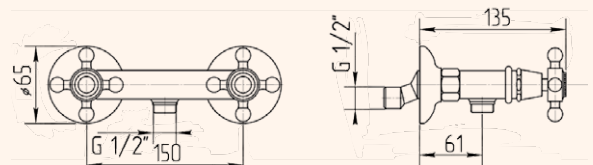

Lady

RUBINETTERIA • MIXERS

CROMO 18830
BRONZO 18815
DORATO 18854

CROMO 18828
BRONZO 18814
DORATO 18853

CROMO 18826
BRONZO 18812
DORATO 18850