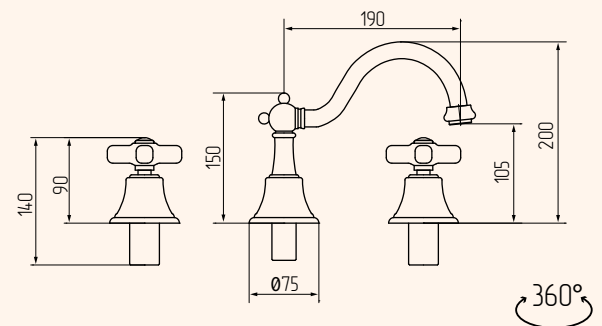

Provance

RUBINETTERIA • MIXERS

GRUPPO VASCA ESTERNO CON FLESSIBILE CM150 E
DOCCIA DUPLEX, CERAMICA
EXPOSED BATHTUBE MIXER WITH FLEXIBLE 150 CM AND
DUPLEX SHOWER

CROMO 19471
BRONZO 19463
DORATO 19479

MONOFORO LAVABO, CERAMICA, CLICK-CLACK
WASHBASIN MIXER WITH CLICK-CLACK, CERAMIC

CROMO 19474
BRONZO 19466
DORATO 19482

MONOFORO BIDET, CERAMICA, CLICK-CLACK
BIDET MIXER WITH CLICK-CLACK, CERAMIC

CROMO 19470
BRONZO 19462
DORATO 19478

BATTERIA LAVABO, CERAMICA, CLICK-CLACK
WASHBASIN MIXER WITH CLICK-CLACK, CERAMIC

CROMO 19475
BRONZO 19467
DORATO 19483