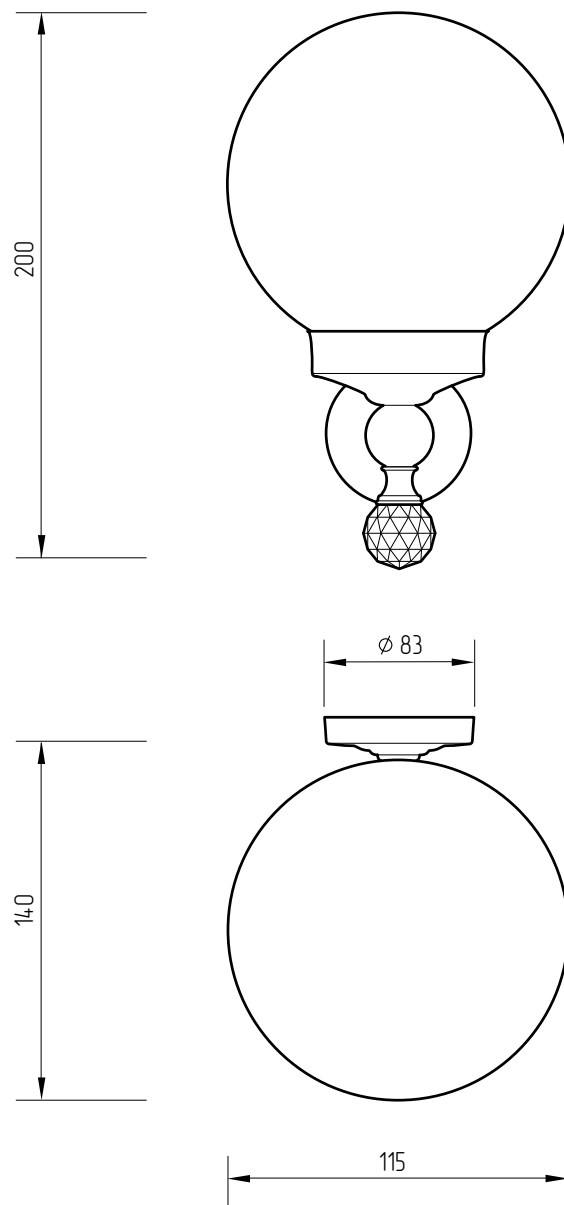

# MIGLIORE

---

---

A m e r i d a  
Applique Vetro, Swarovski  
Wall lamp Glass, Swarovski  
Светильник настенный Стекло, Swarovski