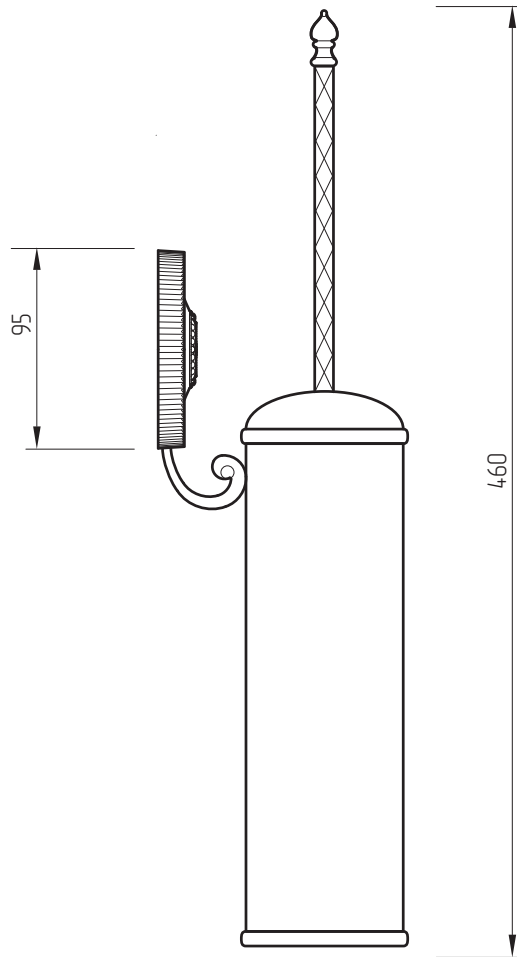

# MIGLIORE

---

---

Monte Carlo

Porta scopino  
Brush holder  
Ершик настенный